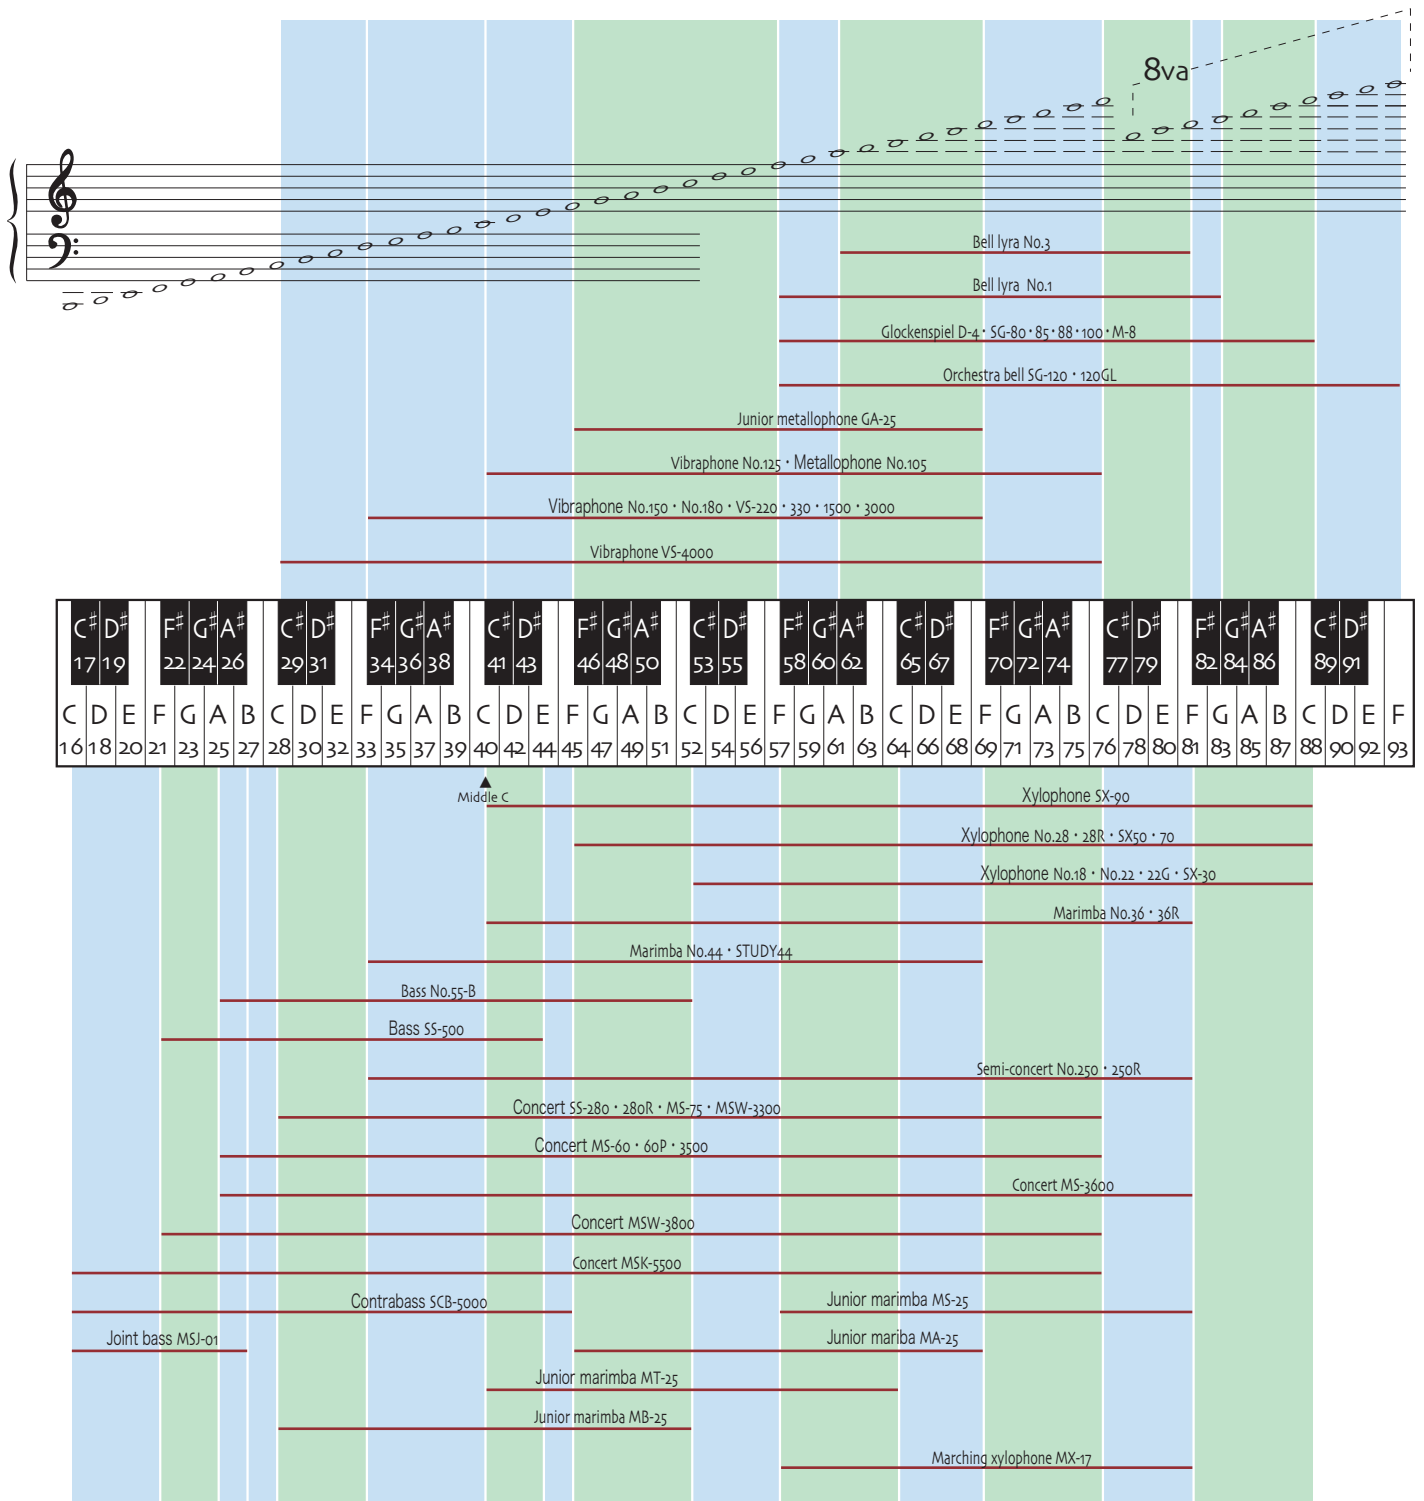

Sound range for Metal bars

Sound range for Wood bars